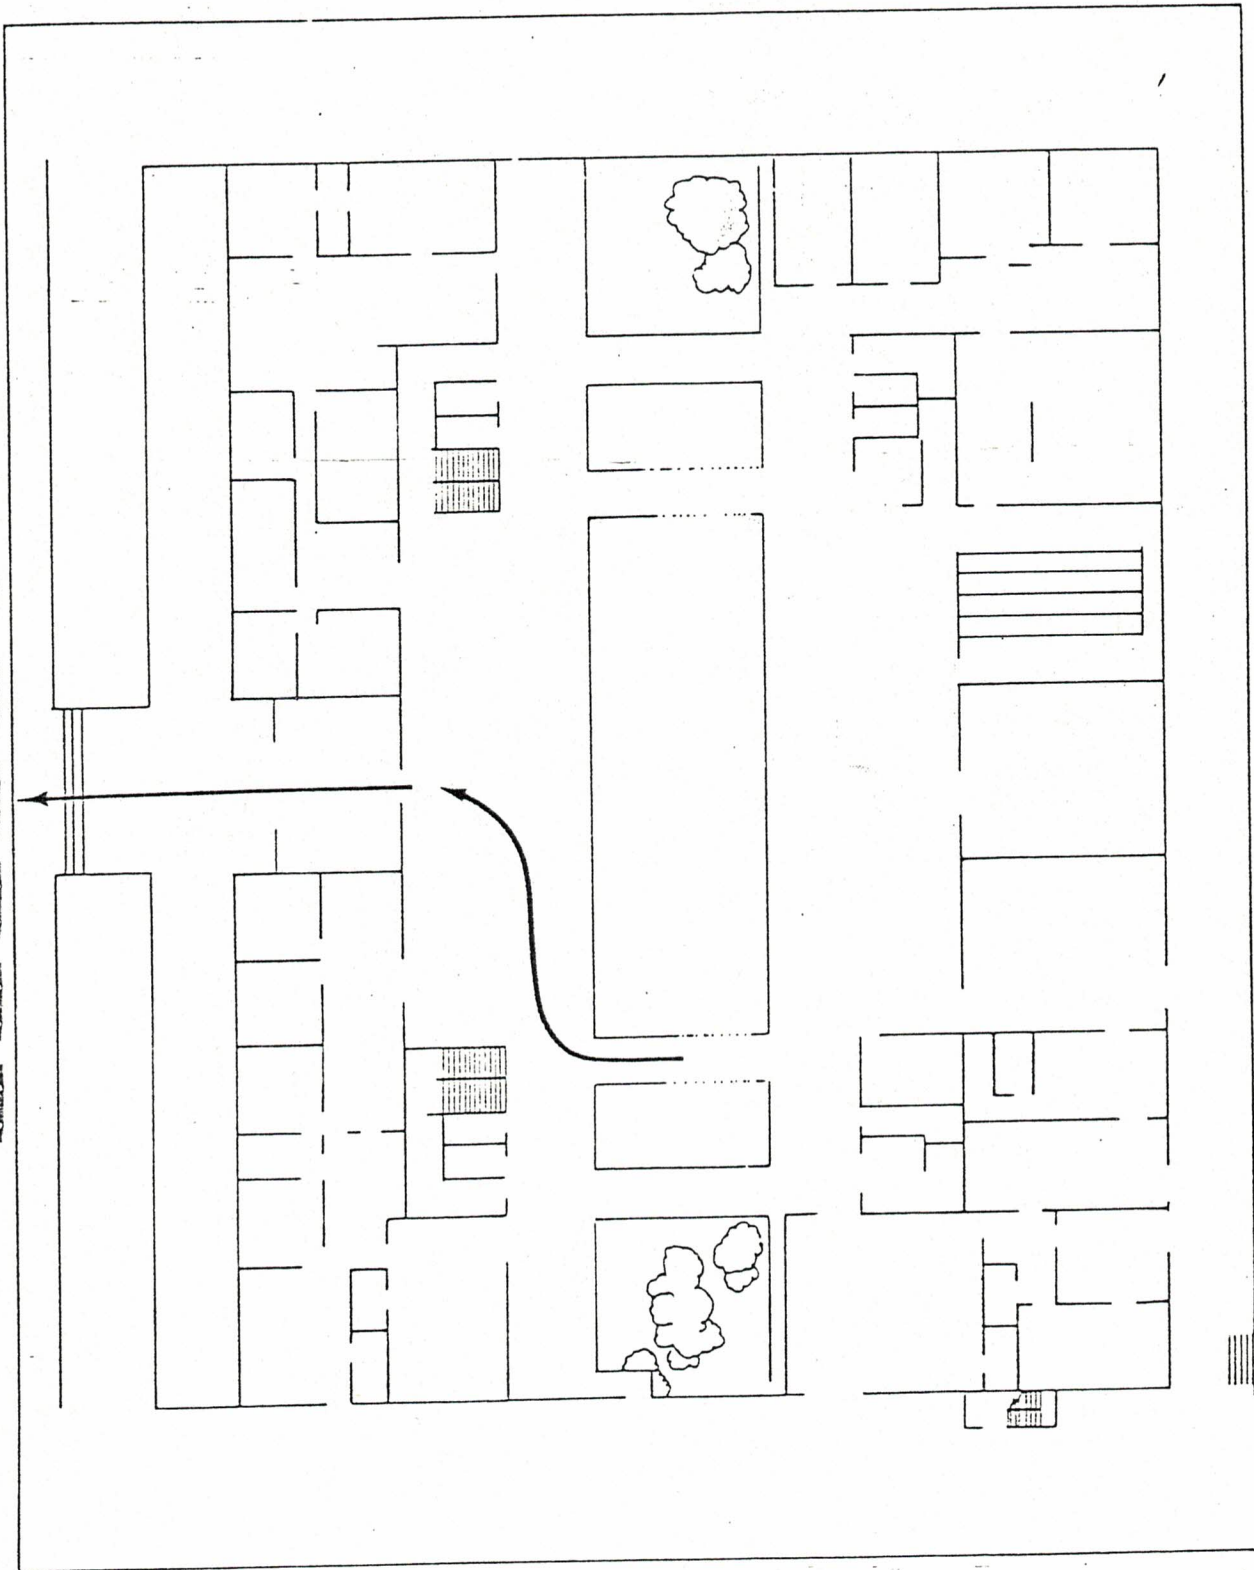

CASA PRESIDENCIAL
DEPARTURE