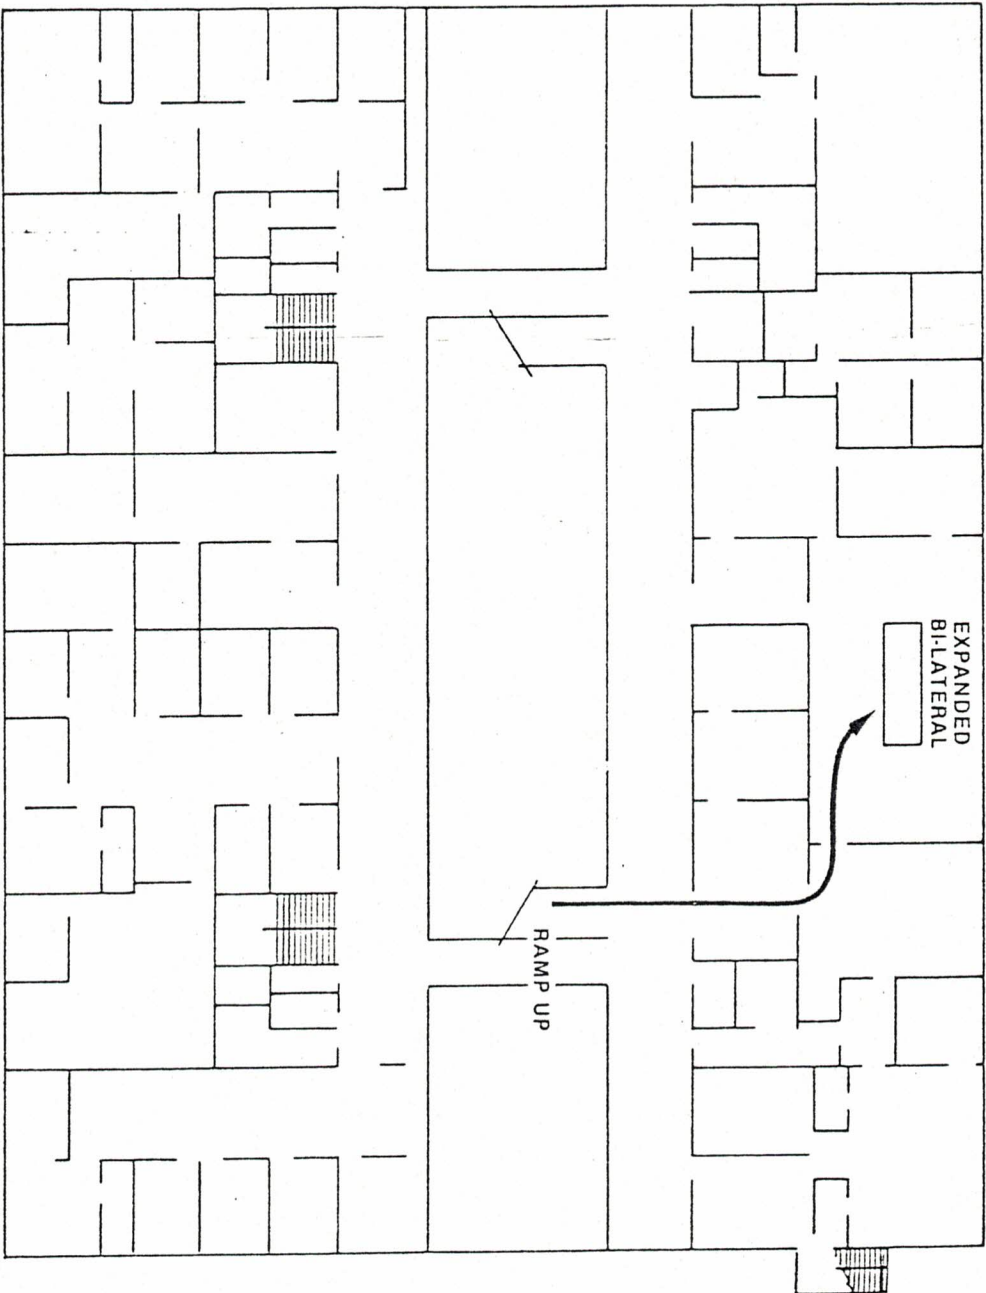

Foreign Minister
Lloreda

Ambassador Boyatt

Chief of Protocol
Amb. Acevedo

Deputy for Protocol,
Julio Riano

- 1 ENTRY FROM STAIRS
- 2 MET BY PRESIDENT BELISARIO BETANCUR CUARTAS
- 3 PROPOSED RECEIVING LINE - PRESIDENTS RONALD REAGAN AND BELISARIO BETANCUR
- 4 COCKTAILS SERVED
- 6 LUNCH IN BOLIVAR DINING ROOM
- 7 TOAST (PROPOSED TOAST LECTERN)
- 3 BILATERAL MEETING - WALK FROM BOLIVAR DINING ROOM
- 8A EXPANDED MEETING IN CABINET CONFERENCE ROOM
- JOINT MEETING PRESIDENTS AND EXPANDED GROUP DEPARTURE

8TH AVE.
ONE-WAY

CASUARINO (SECOND FLOOR)

CASA PRESIDENCIAL
2nd FLOOR

CASA PRESIDENCIAL
DEPARTURE

CASA PRESIDENCIAL
LUNCHEON

LIMO

LIMO